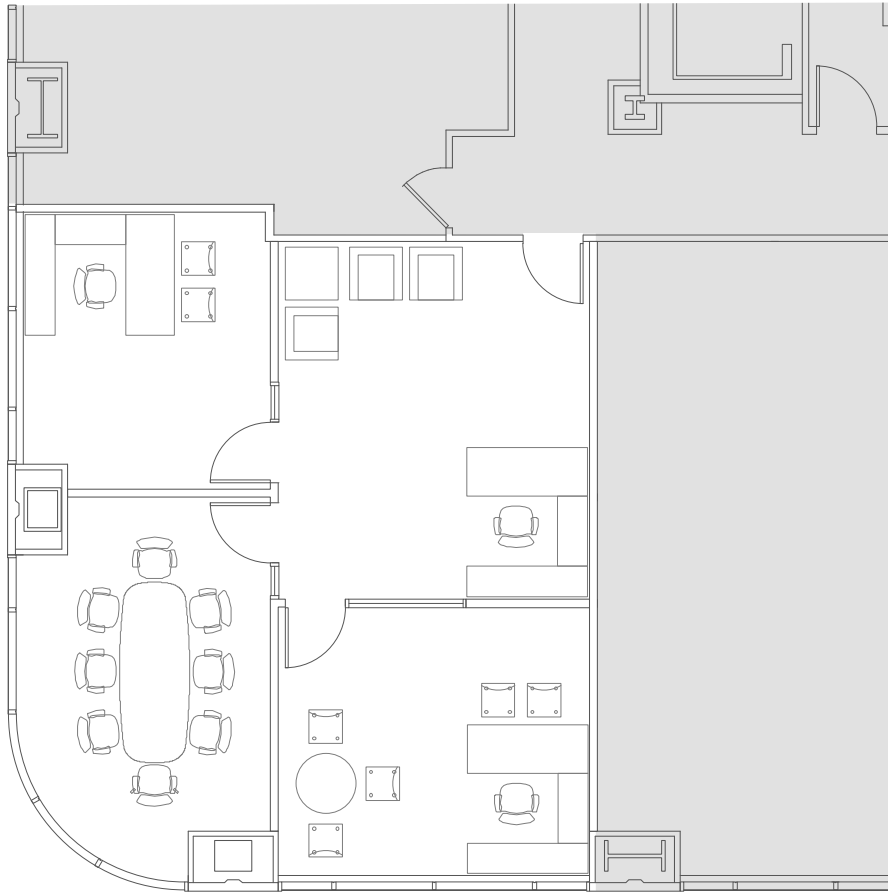

# 7TH FLOOR

SUITE 740  
±1,216 SF

AVAILABLE  
NOW

FURNITURE NOT INCLUDED

SUTTER STREET