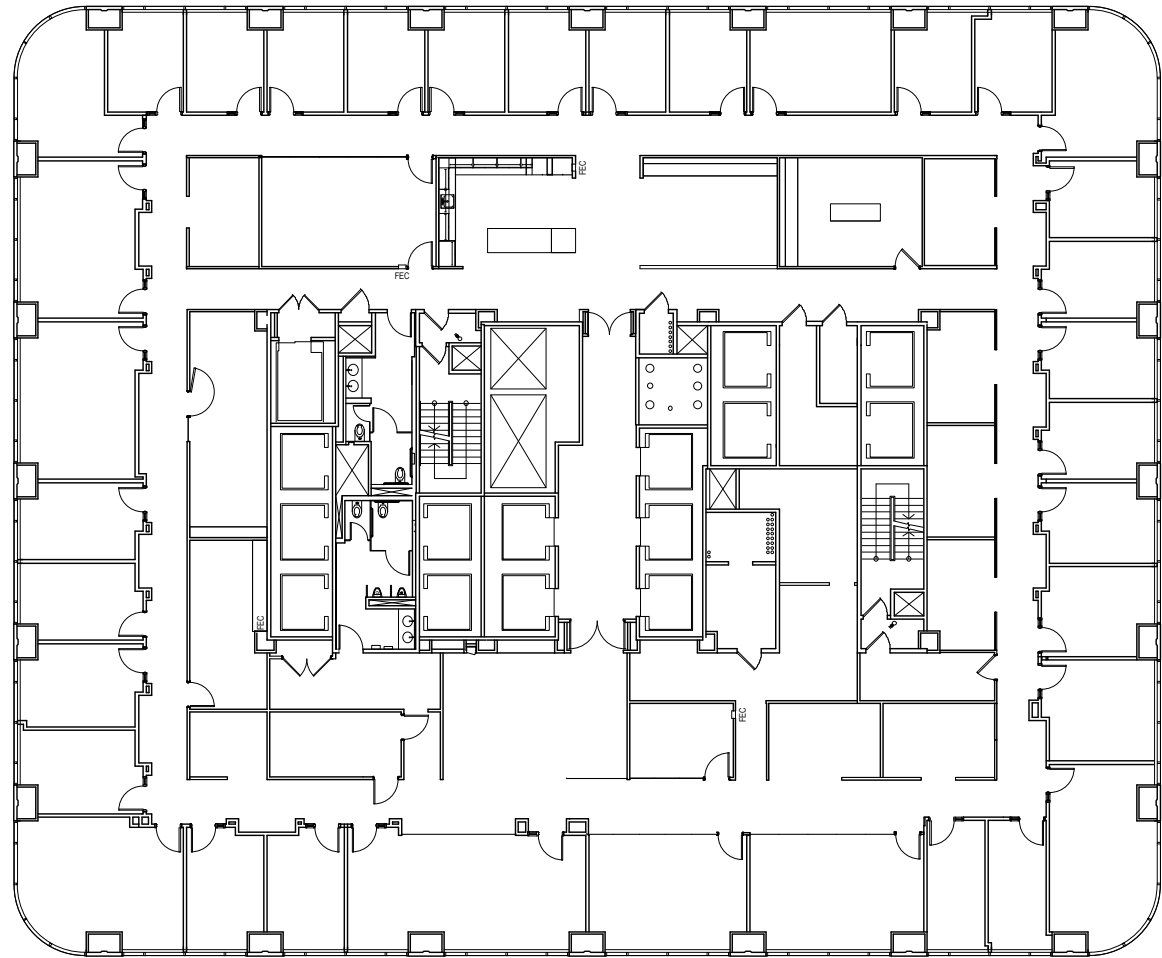

17TH FLOOR

SUITE 1700
±16,763 SF

AVAILABLE
NOW

SUTTER STREET

SANSOME STREET