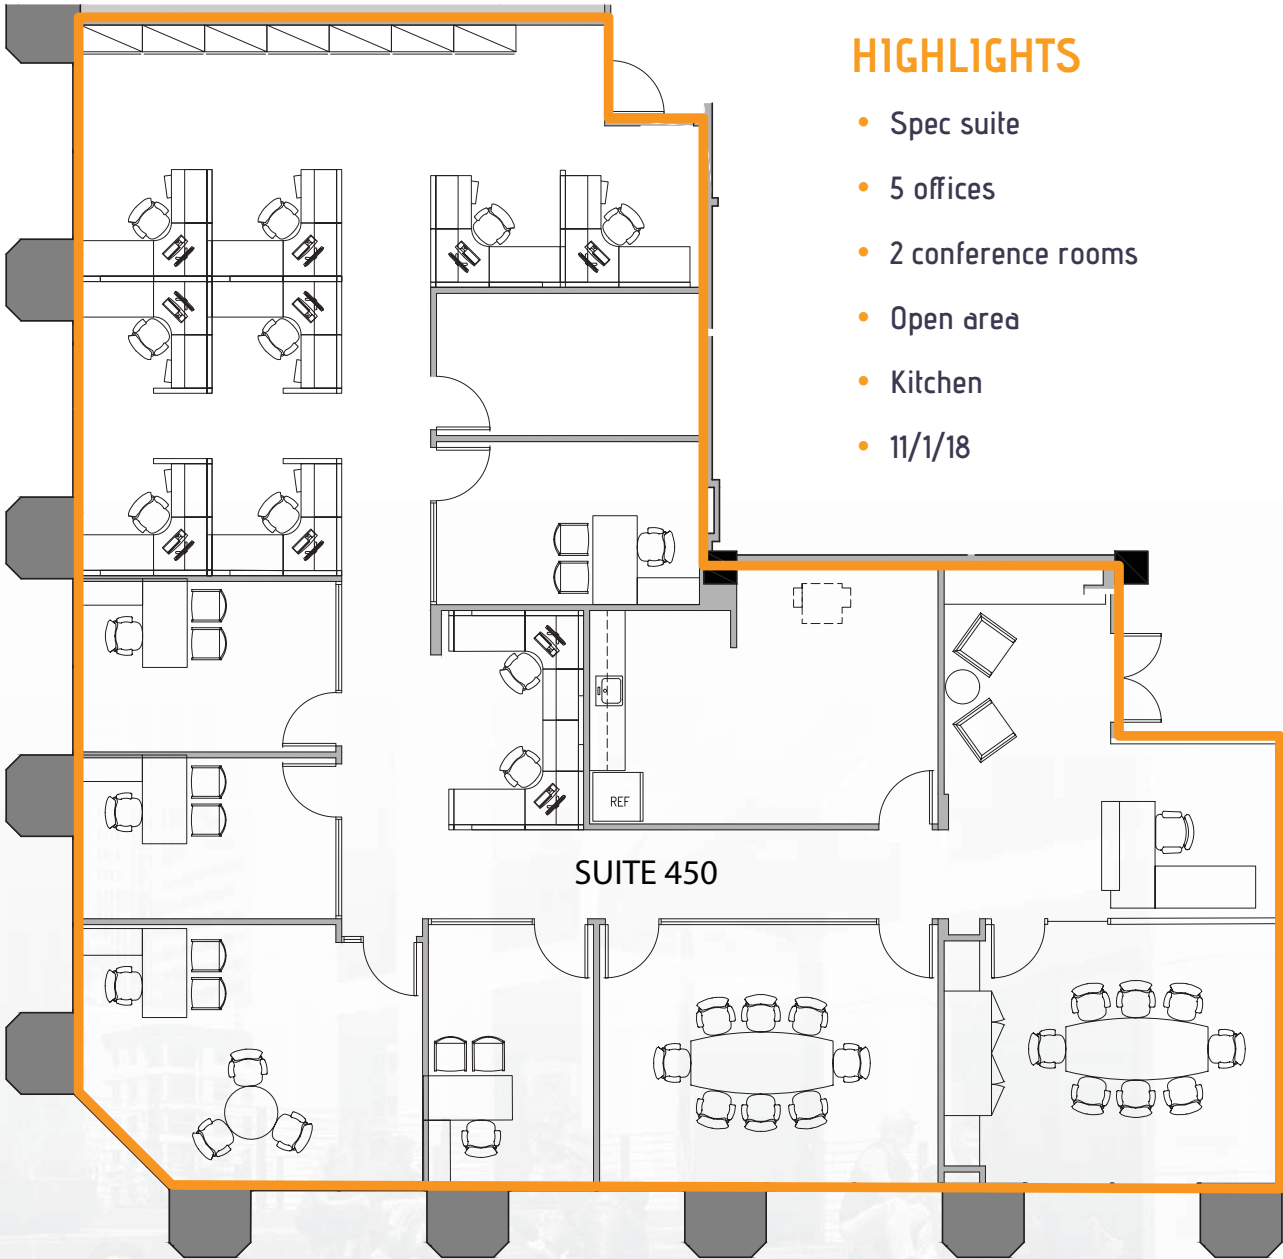

HIGHLIGHTS

- Double door entry
- 13 offices
- Conference room
- Kitchen
- Available 4/1/19

HIGHLIGHTS

- Double door entry
- 23 offices
- 5 conference rooms
- Open area
- Work room
- Break room
- Library
- Available 4/1/19

DRUMM

SUITE 450

HIGHLIGHTS

- Spec suite
- 5 offices
- 2 conference rooms
- Open area
- Kitchen
- 11/1/18

MARKET STREET

HIGHLIGHTS

- Spec suite
- 1 office
- 2 conference rooms
- Open area
- Kitchen/lounge
- Production room
- Available Q4 2018

CALIFORNIA STREET