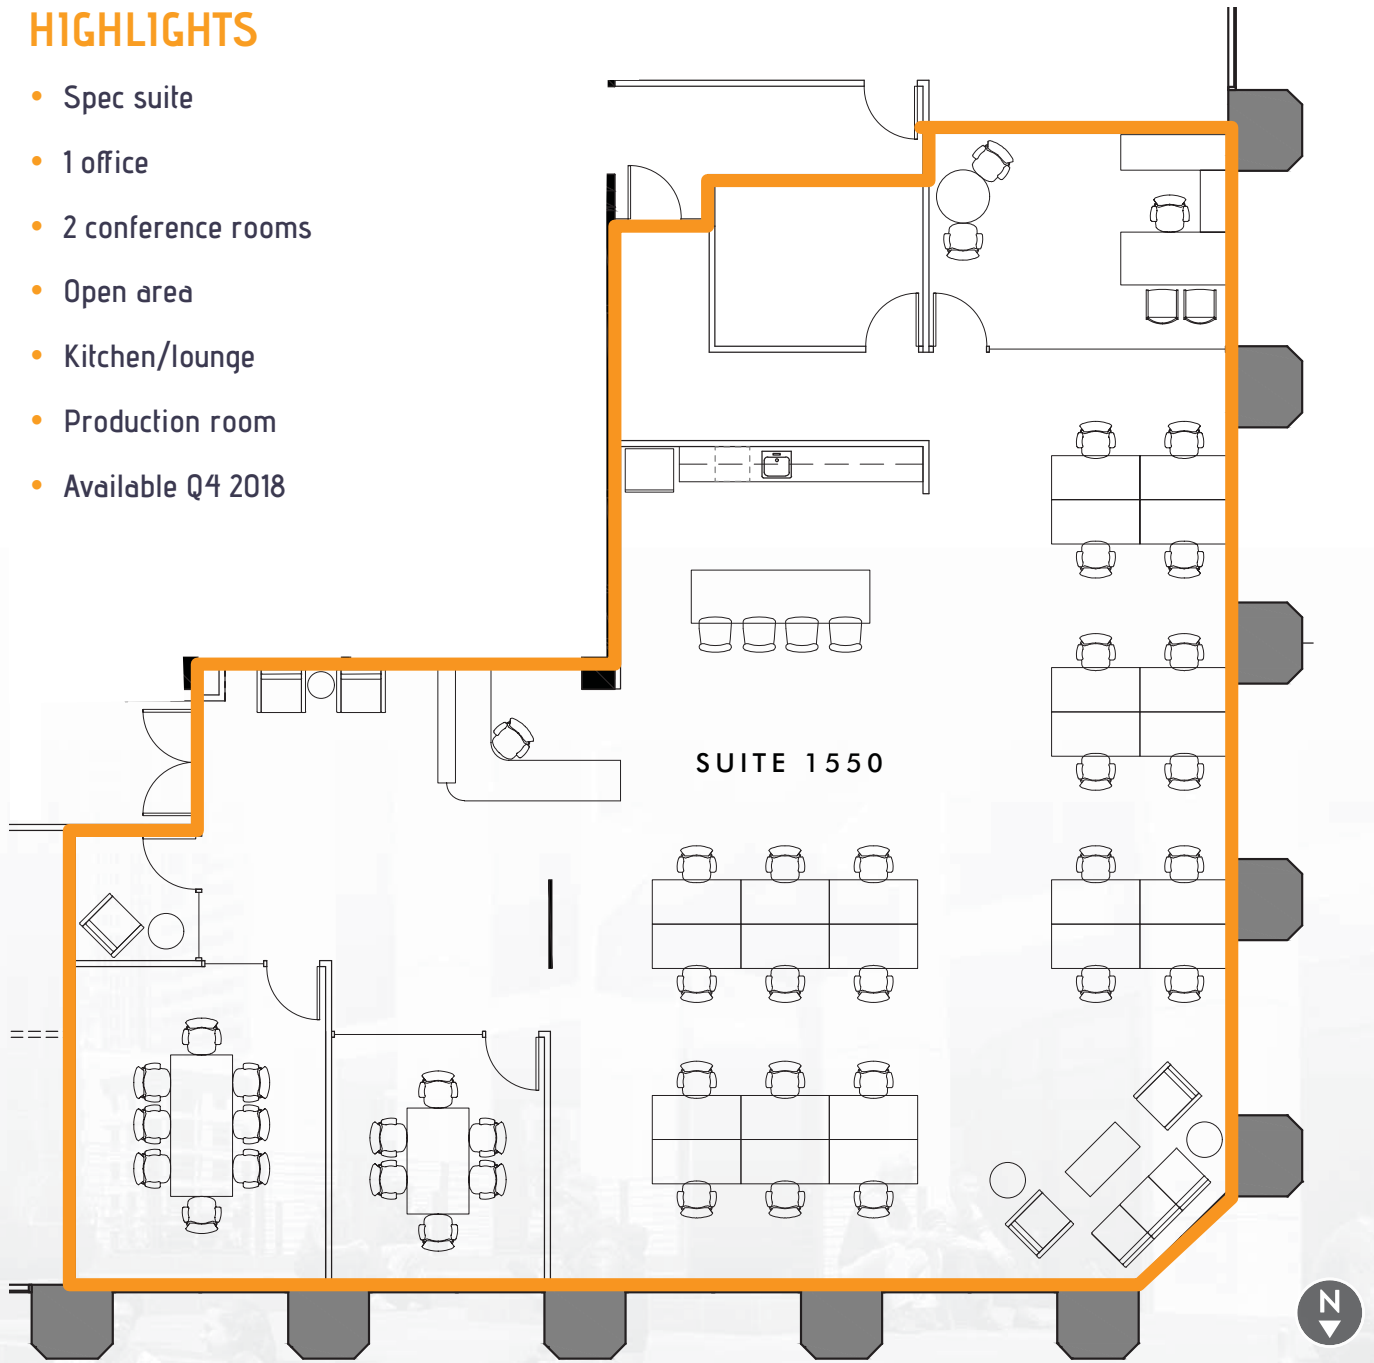

HIGHLIGHTS

- Double door entry
- 13 offices
- Conference room
- Kitchen
- Available 4/1/19

HIGHLIGHTS

- Double door entry
- 23 offices
- 5 conference rooms
- Open area
- Work room
- Break room
- Library
- Available 4/1/19

DRUMM

SUITE 450

HIGHLIGHTS

- Spec suite
- 5 offices
- 2 conference rooms
- Open area
- Kitchen
- 11/1/18

MARKET STREET

HIGHLIGHTS

- Spec suite
- 1 office
- 2 conference rooms
- Open area
- Kitchen/lounge
- Production room
- Available Q4 2018