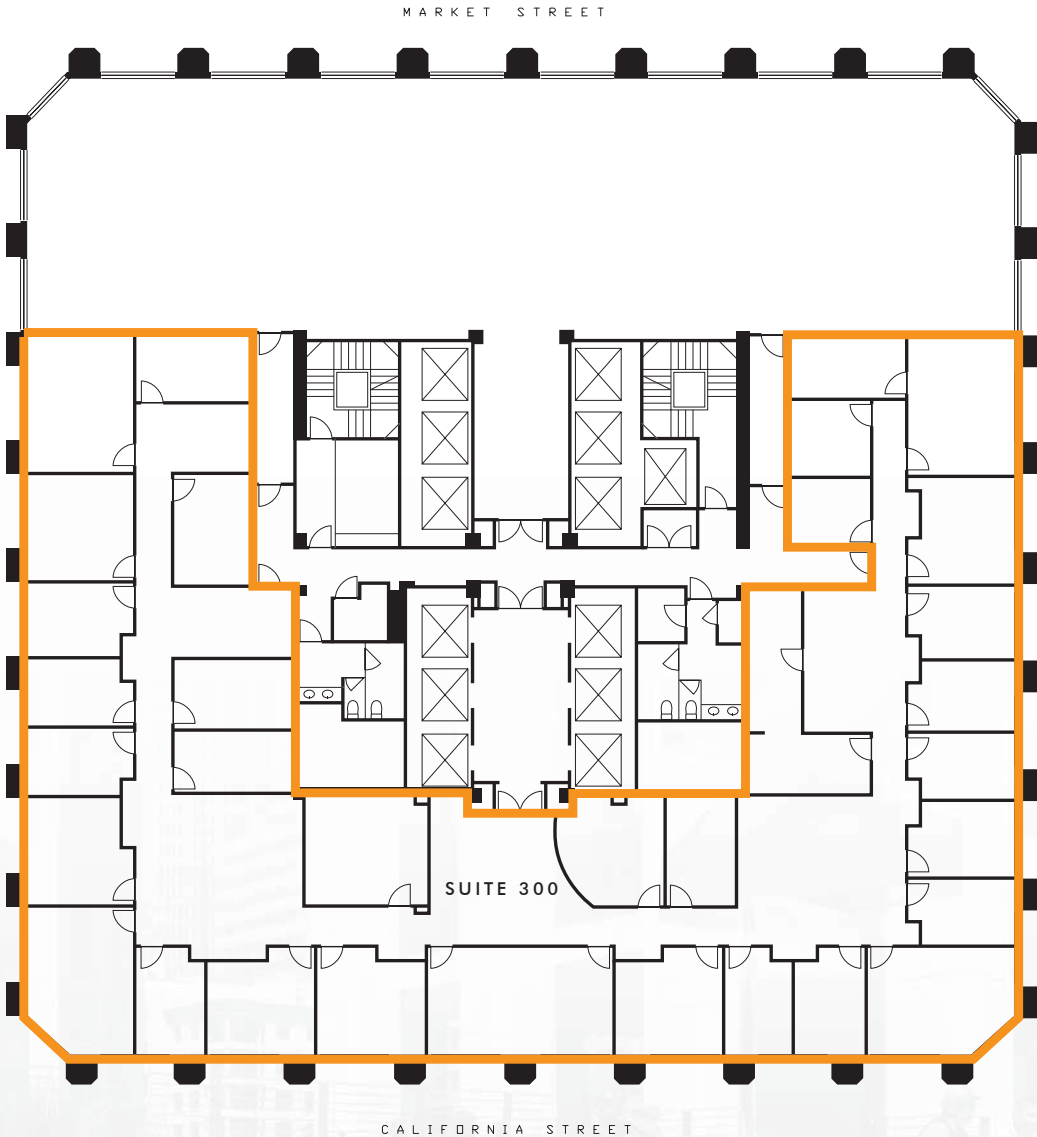

HIGHLIGHTS

- Double door entry
- 13 offices
- Conference room
- Kitchen
- Available 4/1/19

HIGHLIGHTS

- Double door entry
- 23 offices
- 5 conference rooms
- Open area
- Work room
- Break room
- Library
- Available 4/1/19

DRUMM

SUITE 450

HIGHLIGHTS

- Spec suite
- 5 offices
- 2 conference rooms
- Open area
- Kitchen
- 11/1/18

MARKET STREET

HIGHLIGHTS

- Spec suite
- 1 office
- 2 conference rooms
- Open area
- Kitchen/lounge
- Production room
- Available Q4 2018