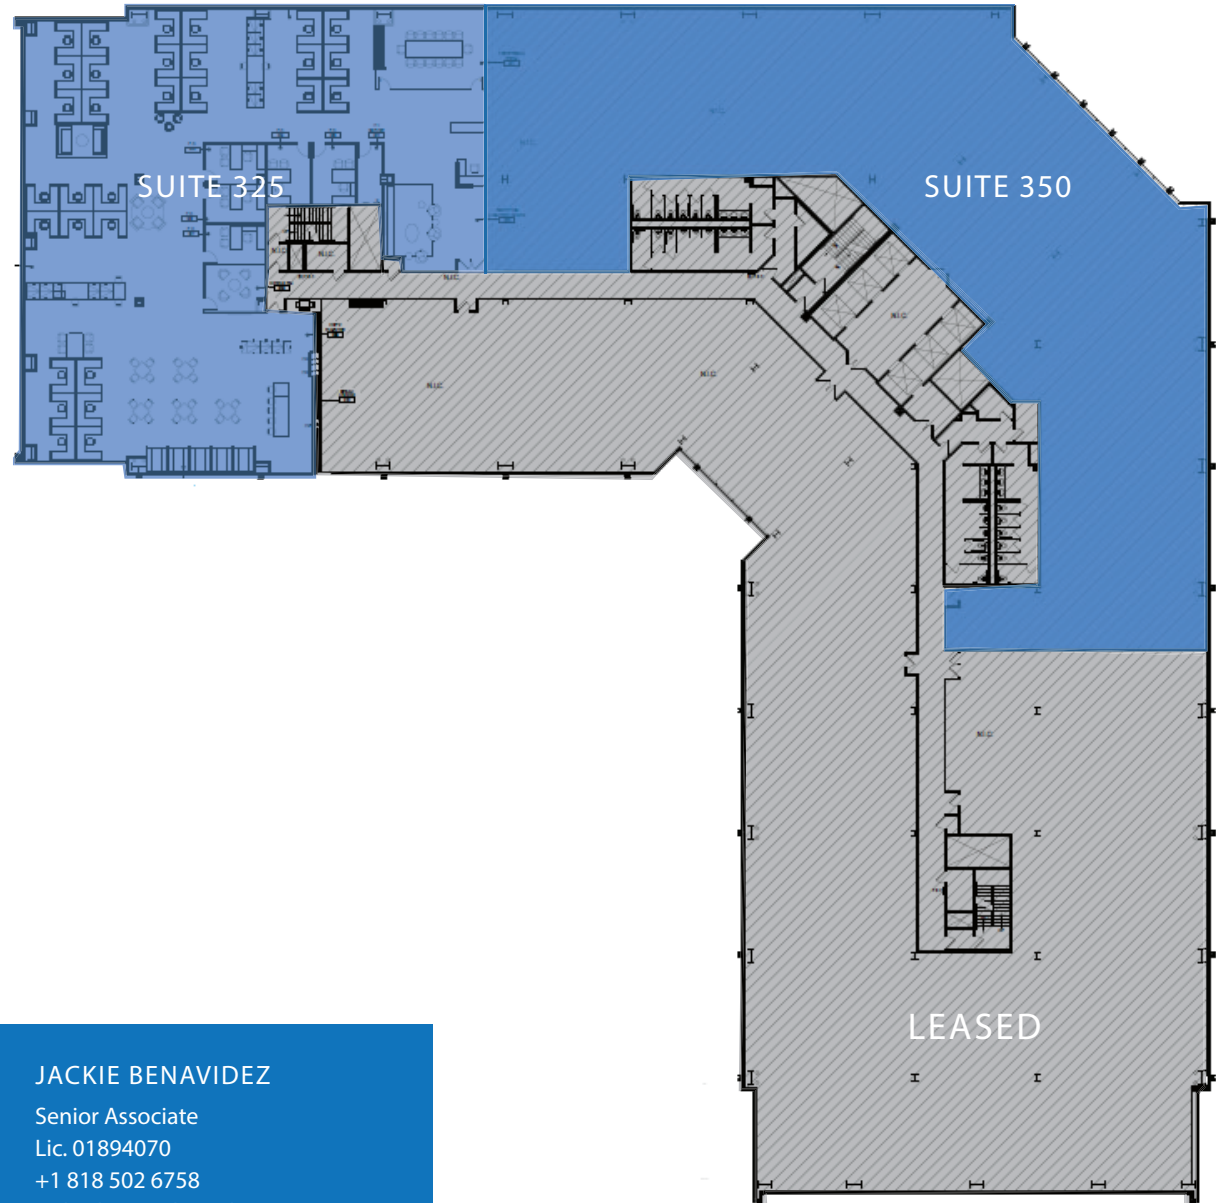

EMPIRE

2300 WEST EMPIRE AVE

SUITE 325
11,830 RSF

SUITE 350
15,391 RSF

KEVIN DUFFY

Senior Vice President
Lic. 01032613
+1 818 502 6724
kevin.duffy@cbre.com

NATALIE BAZAREVITSCH

Senior Vice President
Lic. 01188604
+1 818 502 6723
natalie.bazarevitsch@cbre.com