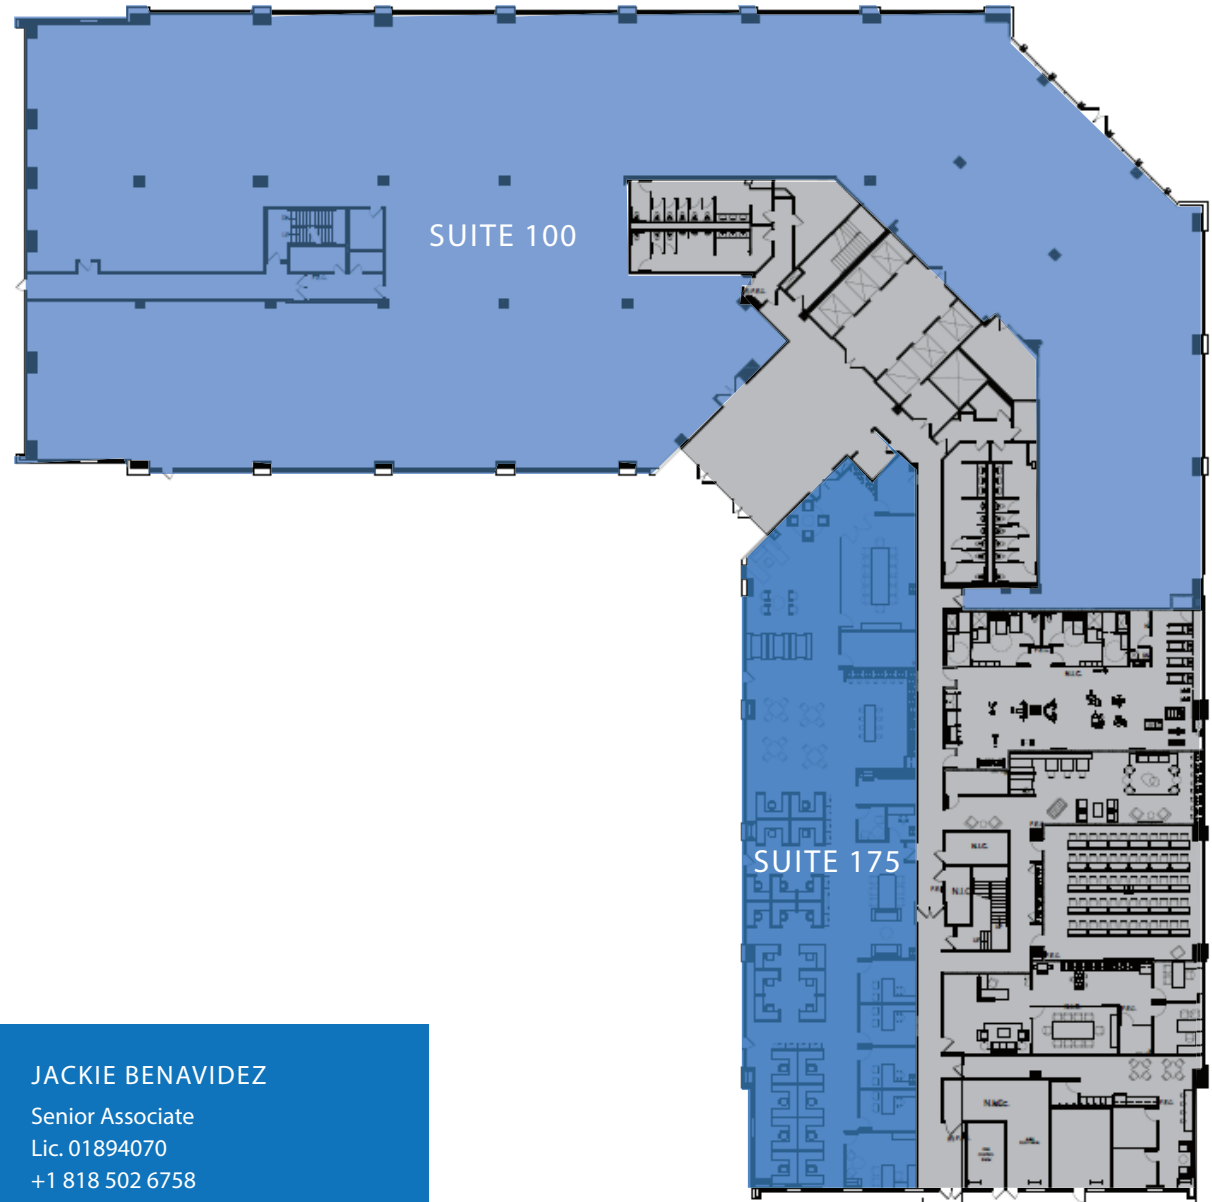

EMPIRE

2300 WEST EMPIRE AVE

SUITE 100
31,481 RSF

SUITE 175
8,293 RSF

KEVIN DUFFY

Senior Vice President
Lic. 01032613
+1 818 502 6724
kevin.duffy@cbre.com

NATALIE BAZAREVITSCH

Senior Vice President
Lic. 01188604
+1 818 502 6723
natalie.bazarevitsch@cbre.com