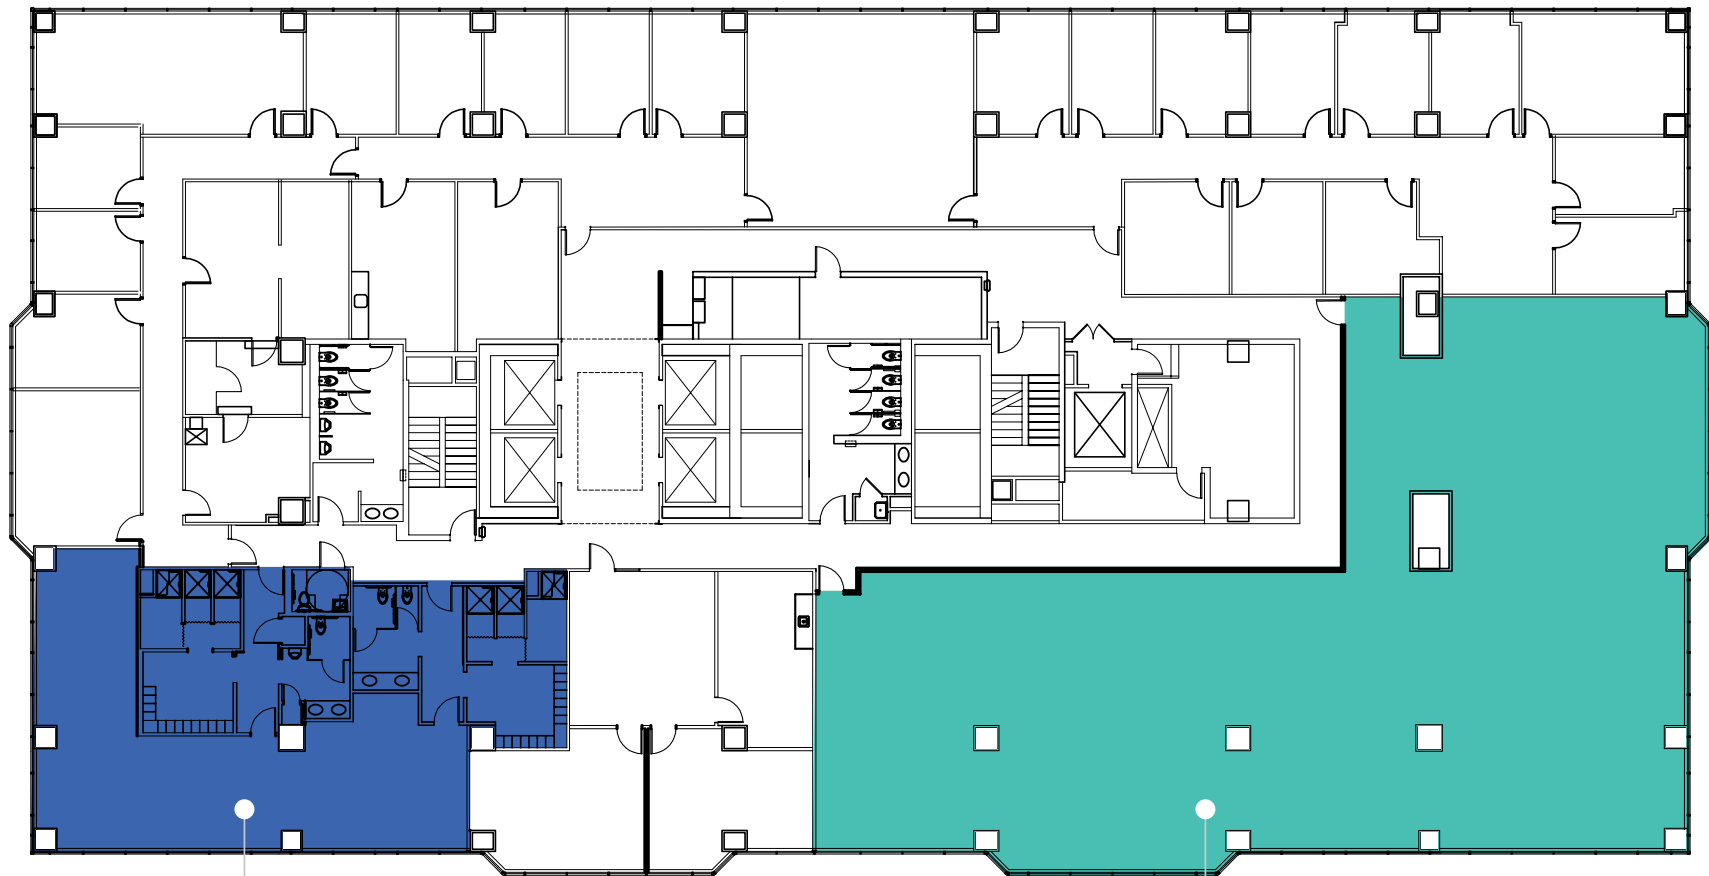

8TH FLOOR

ONE20
E. BALTIMORE

FITNESS CENTER

SUITE 860
5,896 RSF

CBRE

13TH FLOOR

ONE20
E. BALTIMORE

CBRE

17TH FLOOR

ONE20

E. BALTIMORE

SUITE 1700
14,117 SF

CBRE

18TH FLOOR

ONE20
E. BALTIMORE

SUITE 1808
2,364 RSF

SUITE 1860
1,037 RSF

SUITE 1802
1,716 RSF

SUITE 1804
873 RSF

SUITE 1820
1,276 RSF

CBRE

19TH FLOOR

ONE20

E. BALTIMORE