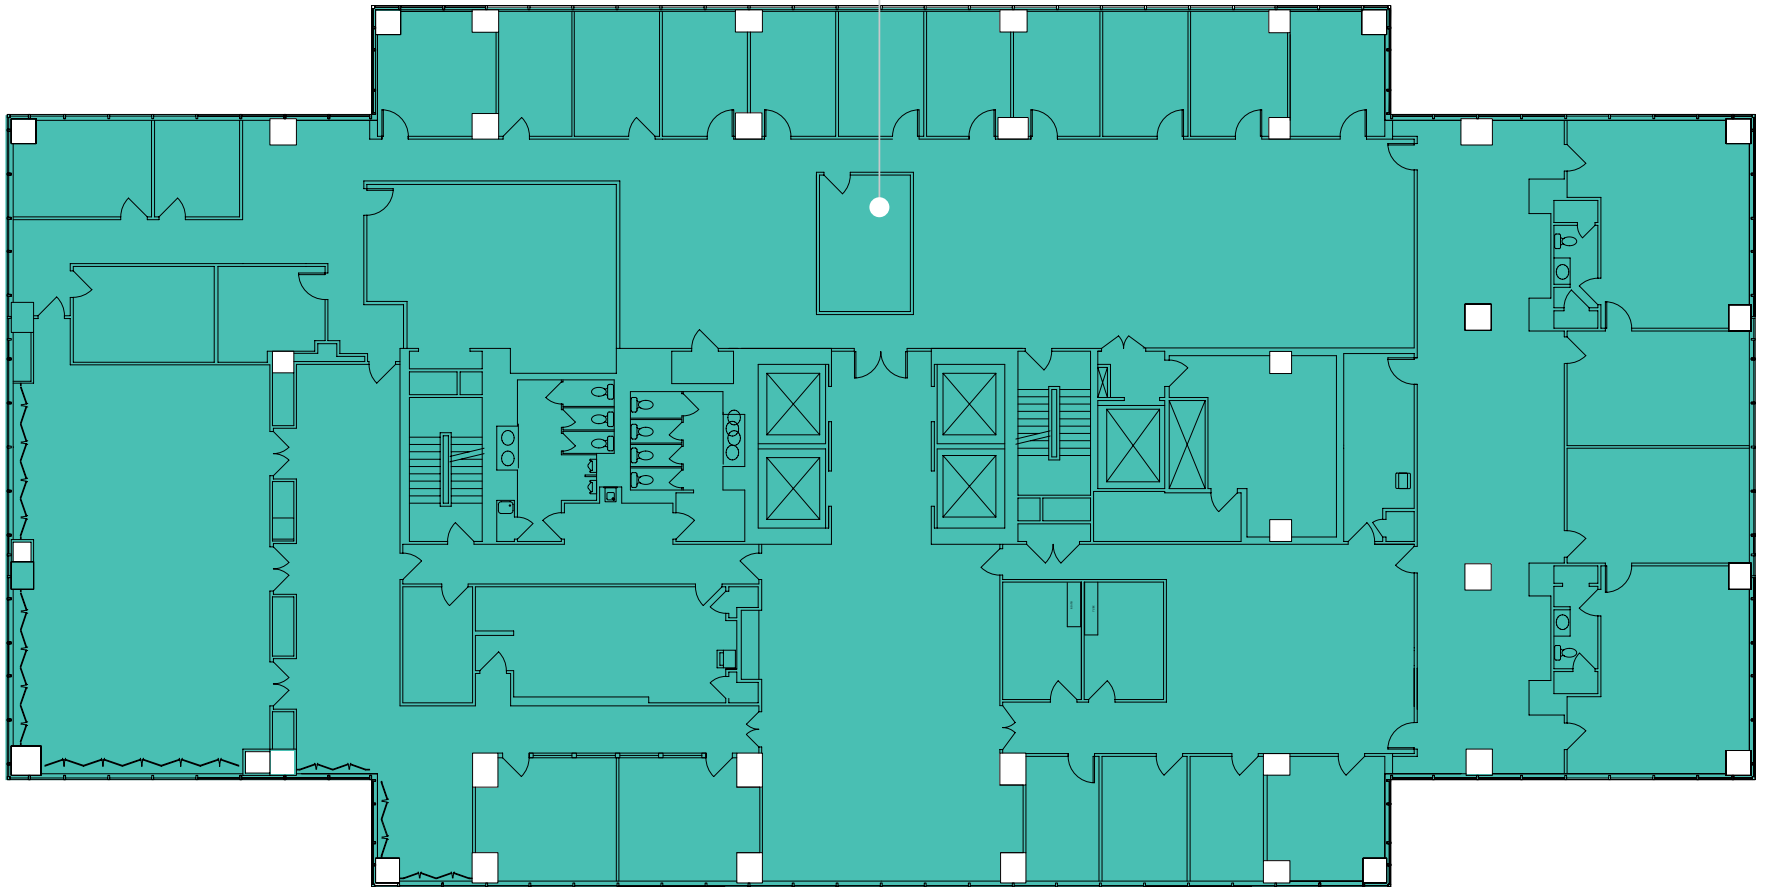

25TH FLOOR

ONE20
E. BALTIMORE

SUITE 2500
16,921 RSF

CBRE