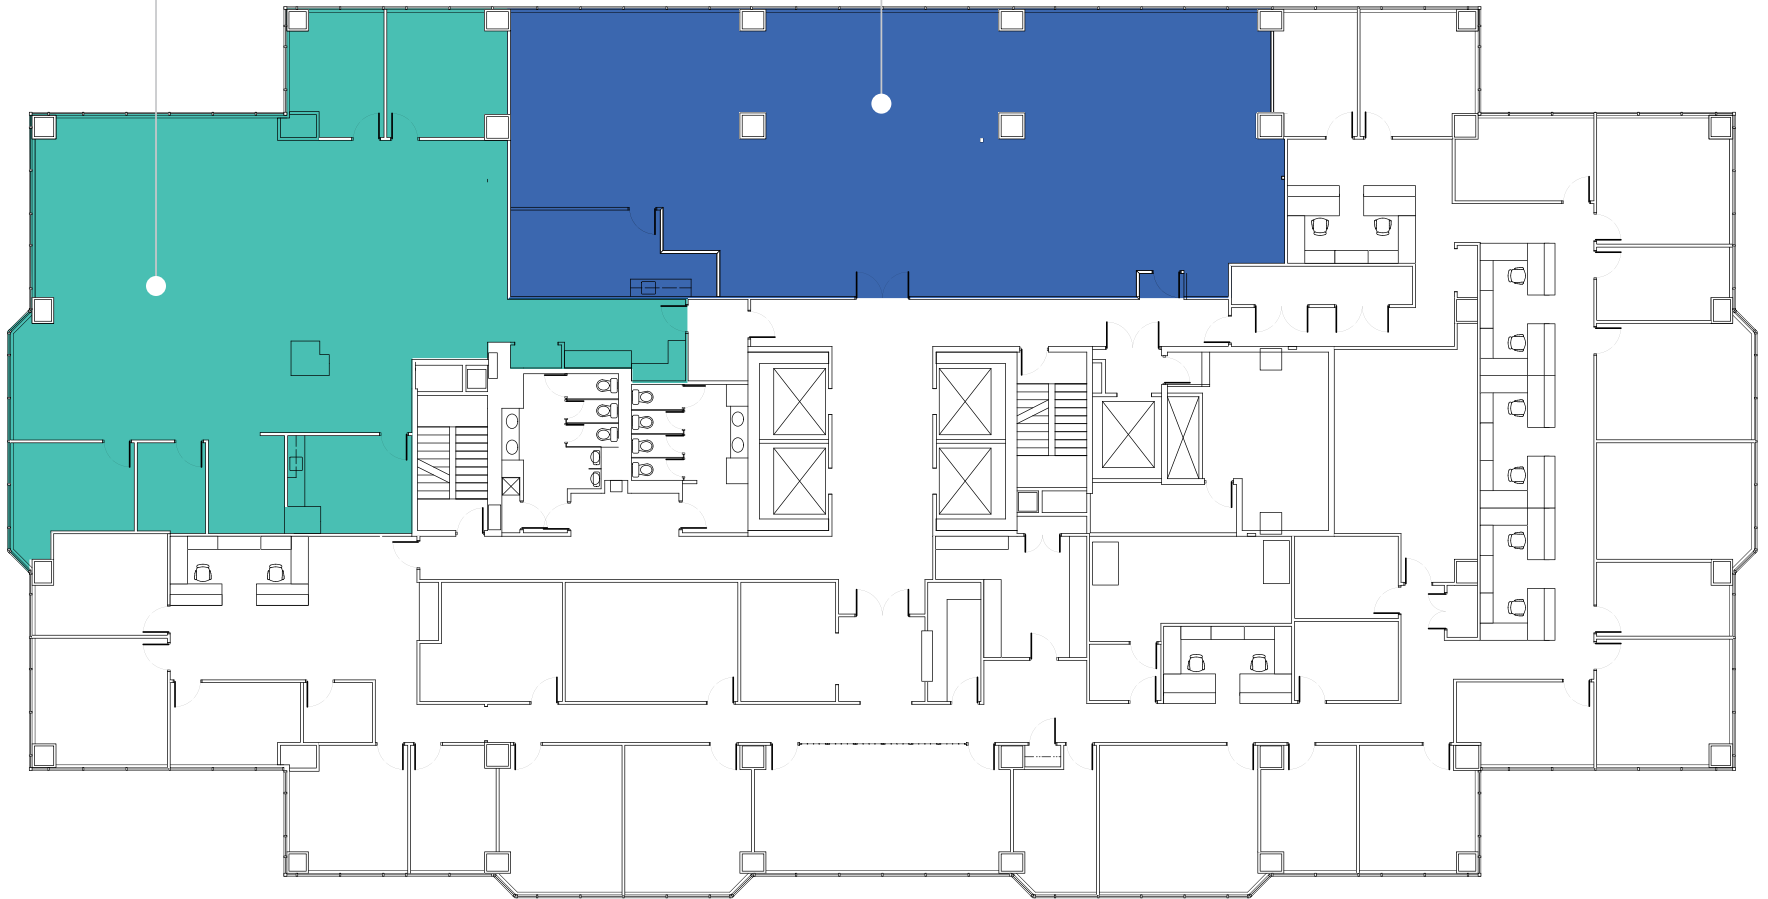

SUITE 1950
6,416 SF

CBRE

20TH FLOOR

ONE20
E. BALTIMORE

SUITE 2000
17,743 RSF

CBRE

21ST FLOOR

ONE20
E. BALTIMORE

SUITE 2130
3,532 RSF

SUITE 2120
3,227 RSF

CBRE

22ND FLOOR

ONE20
E. BALTIMORE

SUITE 2200
6,355 RSF

CBRE

24TH FLOOR