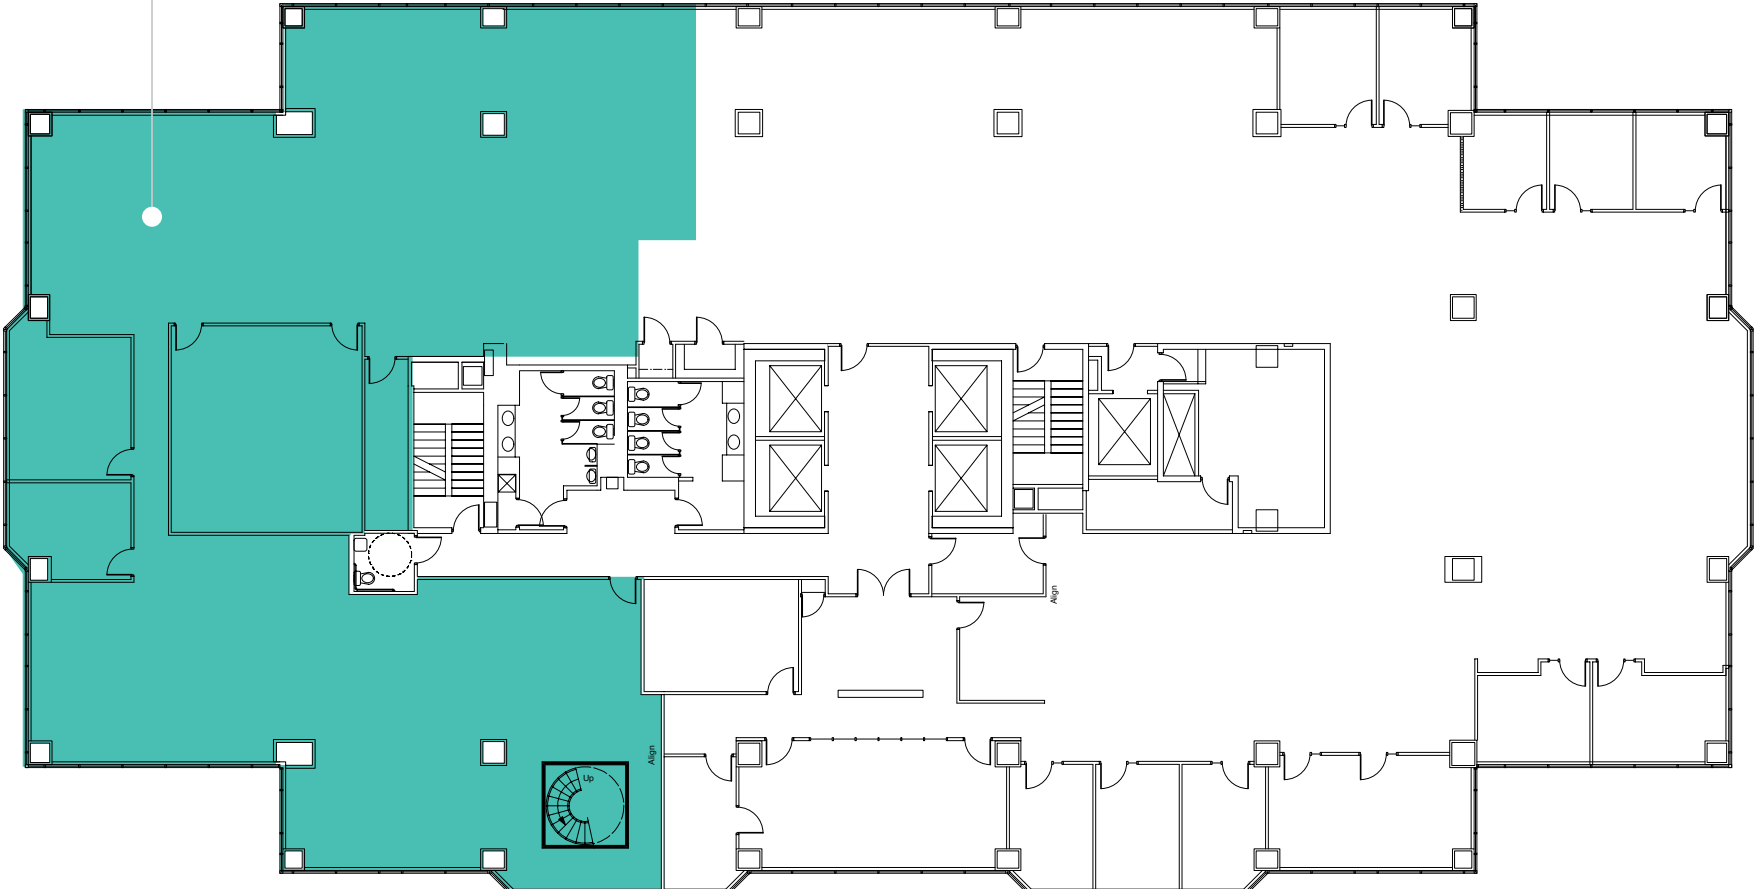

8TH FLOOR

ONE20
E. BALTIMORE

FITNESS CENTER

SUITE 860
5,896 RSF

CBRE

13TH FLOOR

ONE20
E. BALTIMORE

CBRE

17TH FLOOR

ONE20

E. BALTIMORE

SUITE 1700
14,117 SF

CBRE

18TH FLOOR

ONE20
E. BALTIMORE

SUITE 1808
2,364 RSF

SUITE 1860
1,037 RSF

SUITE 1802
1,716 RSF

SUITE 1804
873 RSF

SUITE 1820
1,276 RSF

CBRE

19TH FLOOR

ONE20

E. BALTIMORE

SUITE 1950
6,416 SF

CBRE

20TH FLOOR

ONE20
E. BALTIMORE

SUITE 2000
17,743 RSF

CBRE

21ST FLOOR

ONE20
E. BALTIMORE