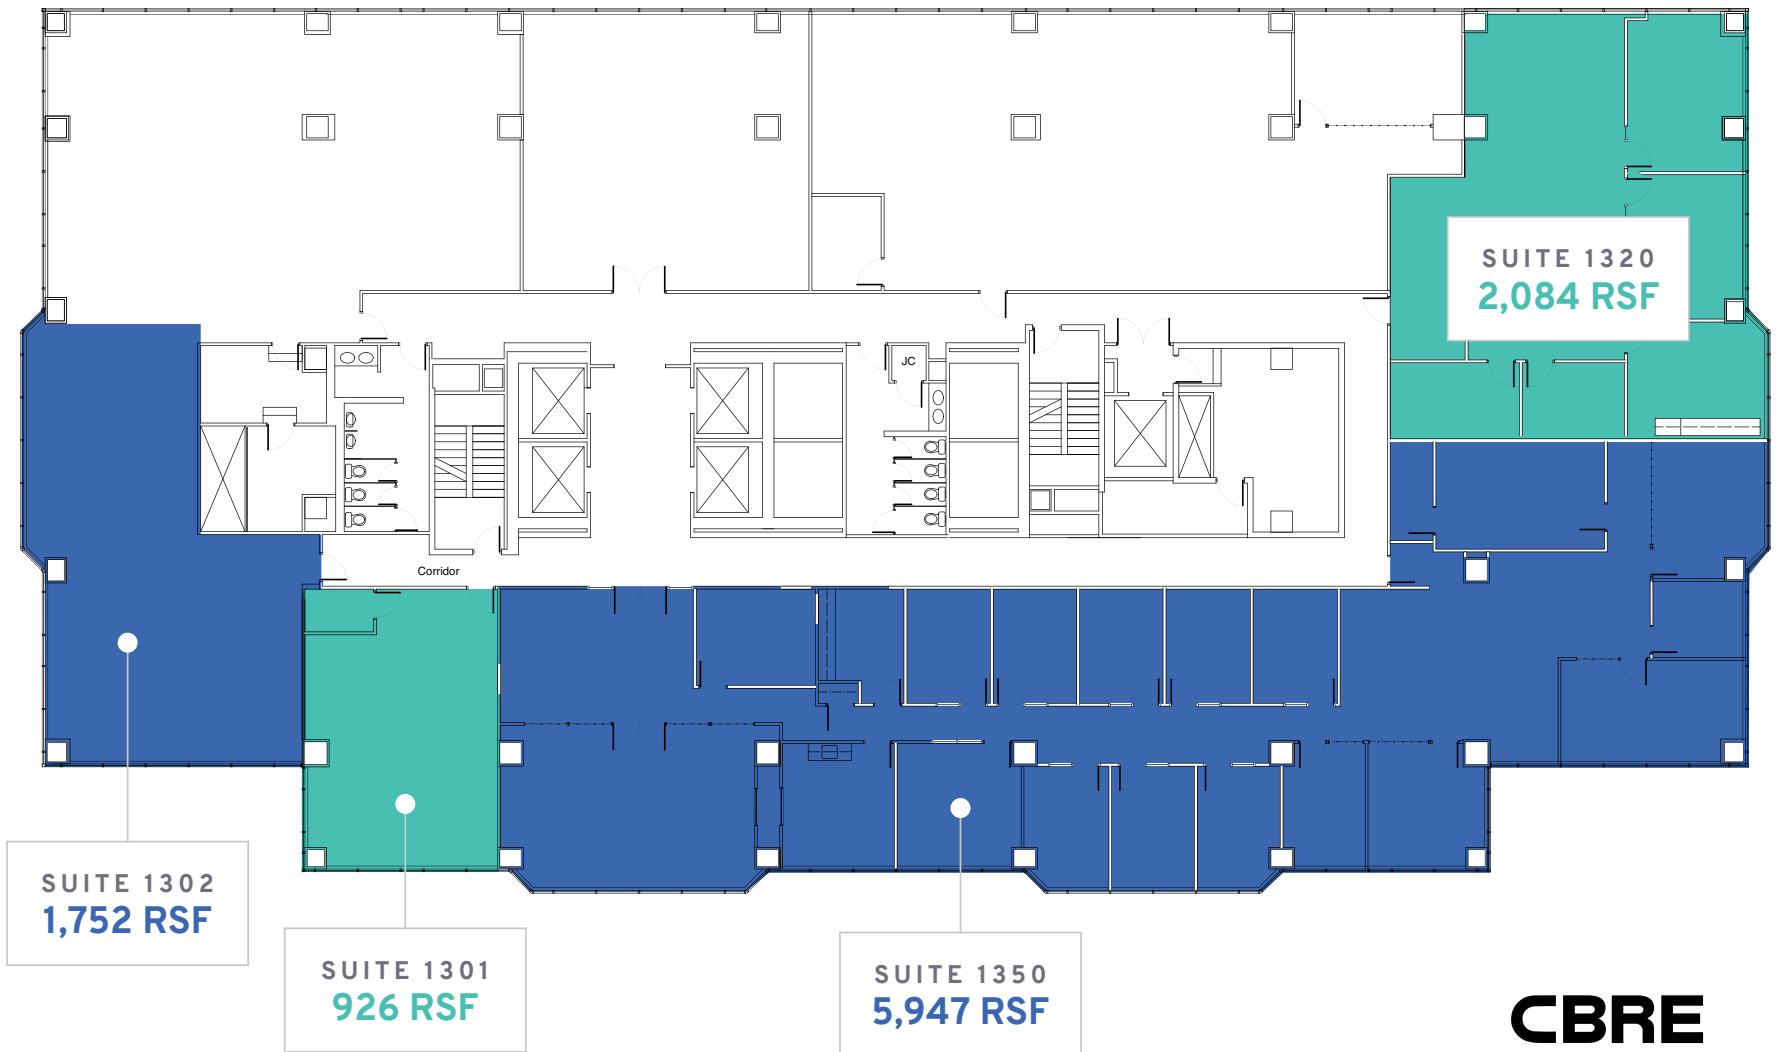

8TH FLOOR

ONE20
E. BALTIMORE

FITNESS CENTER

SUITE 860
5,896 RSF

CBRE

13TH FLOOR

ONE20
E. BALTIMORE

CBRE

17TH FLOOR

ONE20

E. BALTIMORE

SUITE 1700
14,117 SF

CBRE

18TH FLOOR

ONE20
E. BALTIMORE

SUITE 1808
2,364 RSF

SUITE 1860
1,037 RSF

SUITE 1802
1,716 RSF

SUITE 1804
873 RSF

SUITE 1820
1,276 RSF

CBRE

19TH FLOOR

ONE20

E. BALTIMORE

SUITE 1950
6,416 SF

CBRE

20TH FLOOR

ONE20
E. BALTIMORE

SUITE 2000
17,743 RSF

CBRE

21ST FLOOR

ONE20
E. BALTIMORE