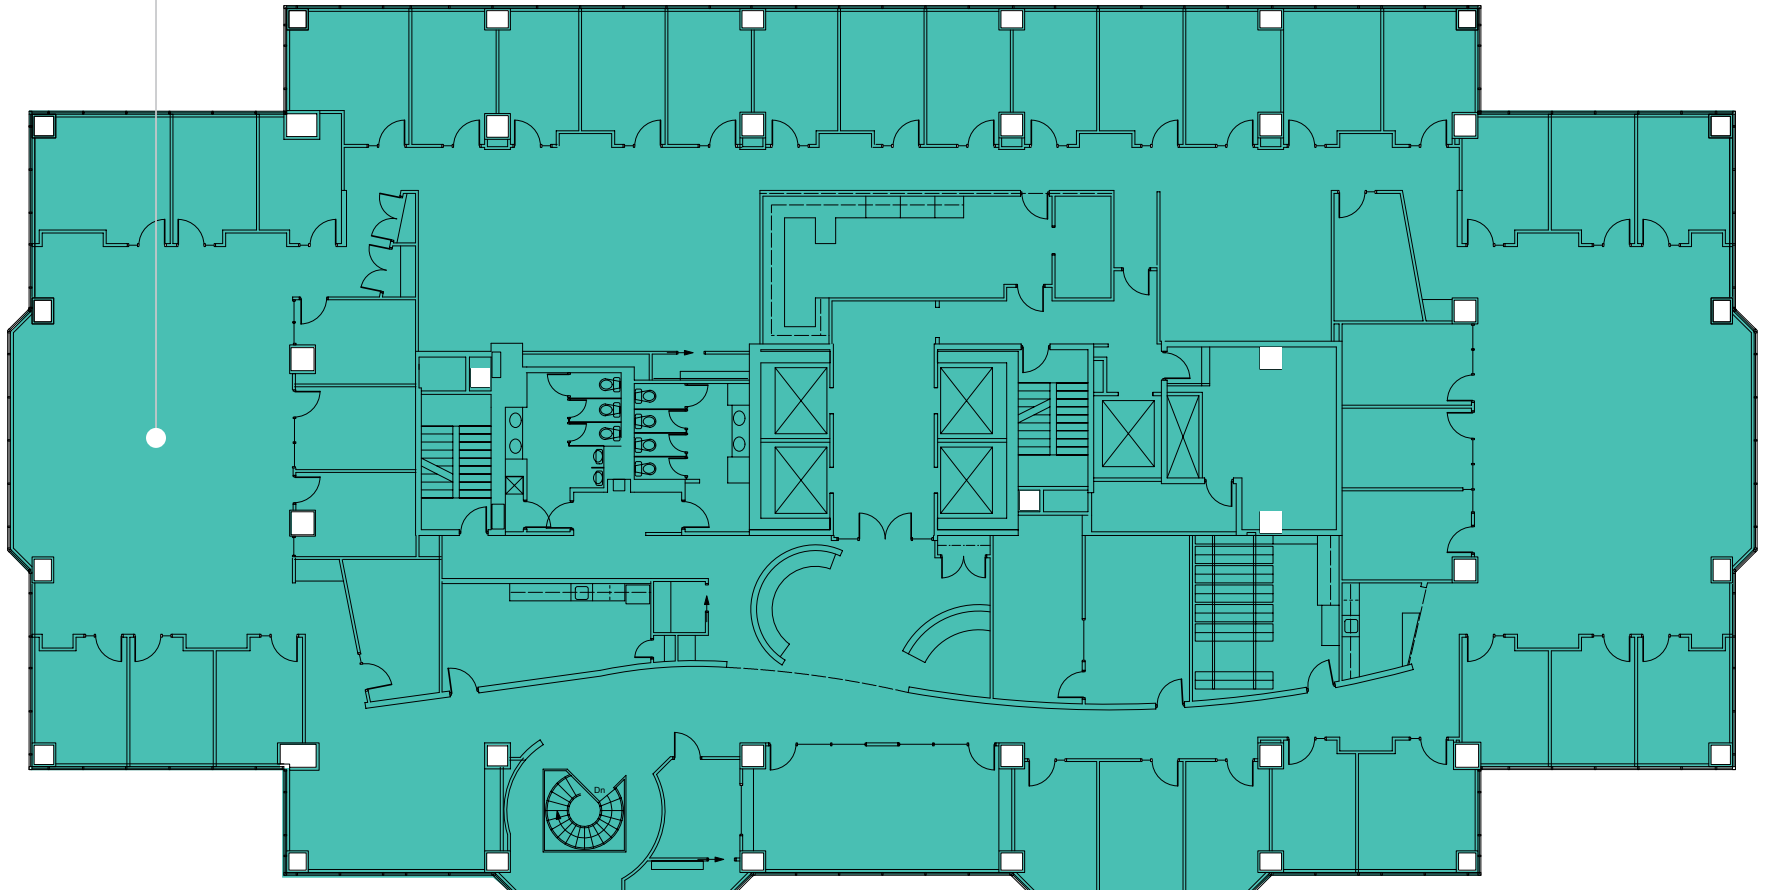

SUITE 1950
6,416 SF

CBRE

20TH FLOOR

ONE20
E. BALTIMORE

SUITE 2000
17,743 RSF

CBRE

21ST FLOOR

ONE20
E. BALTIMORE

SUITE 2130
3,532 RSF

SUITE 2120
3,227 RSF

CBRE

22ND FLOOR

ONE20
E. BALTIMORE

SUITE 2200
6,355 RSF

CBRE

24TH FLOOR