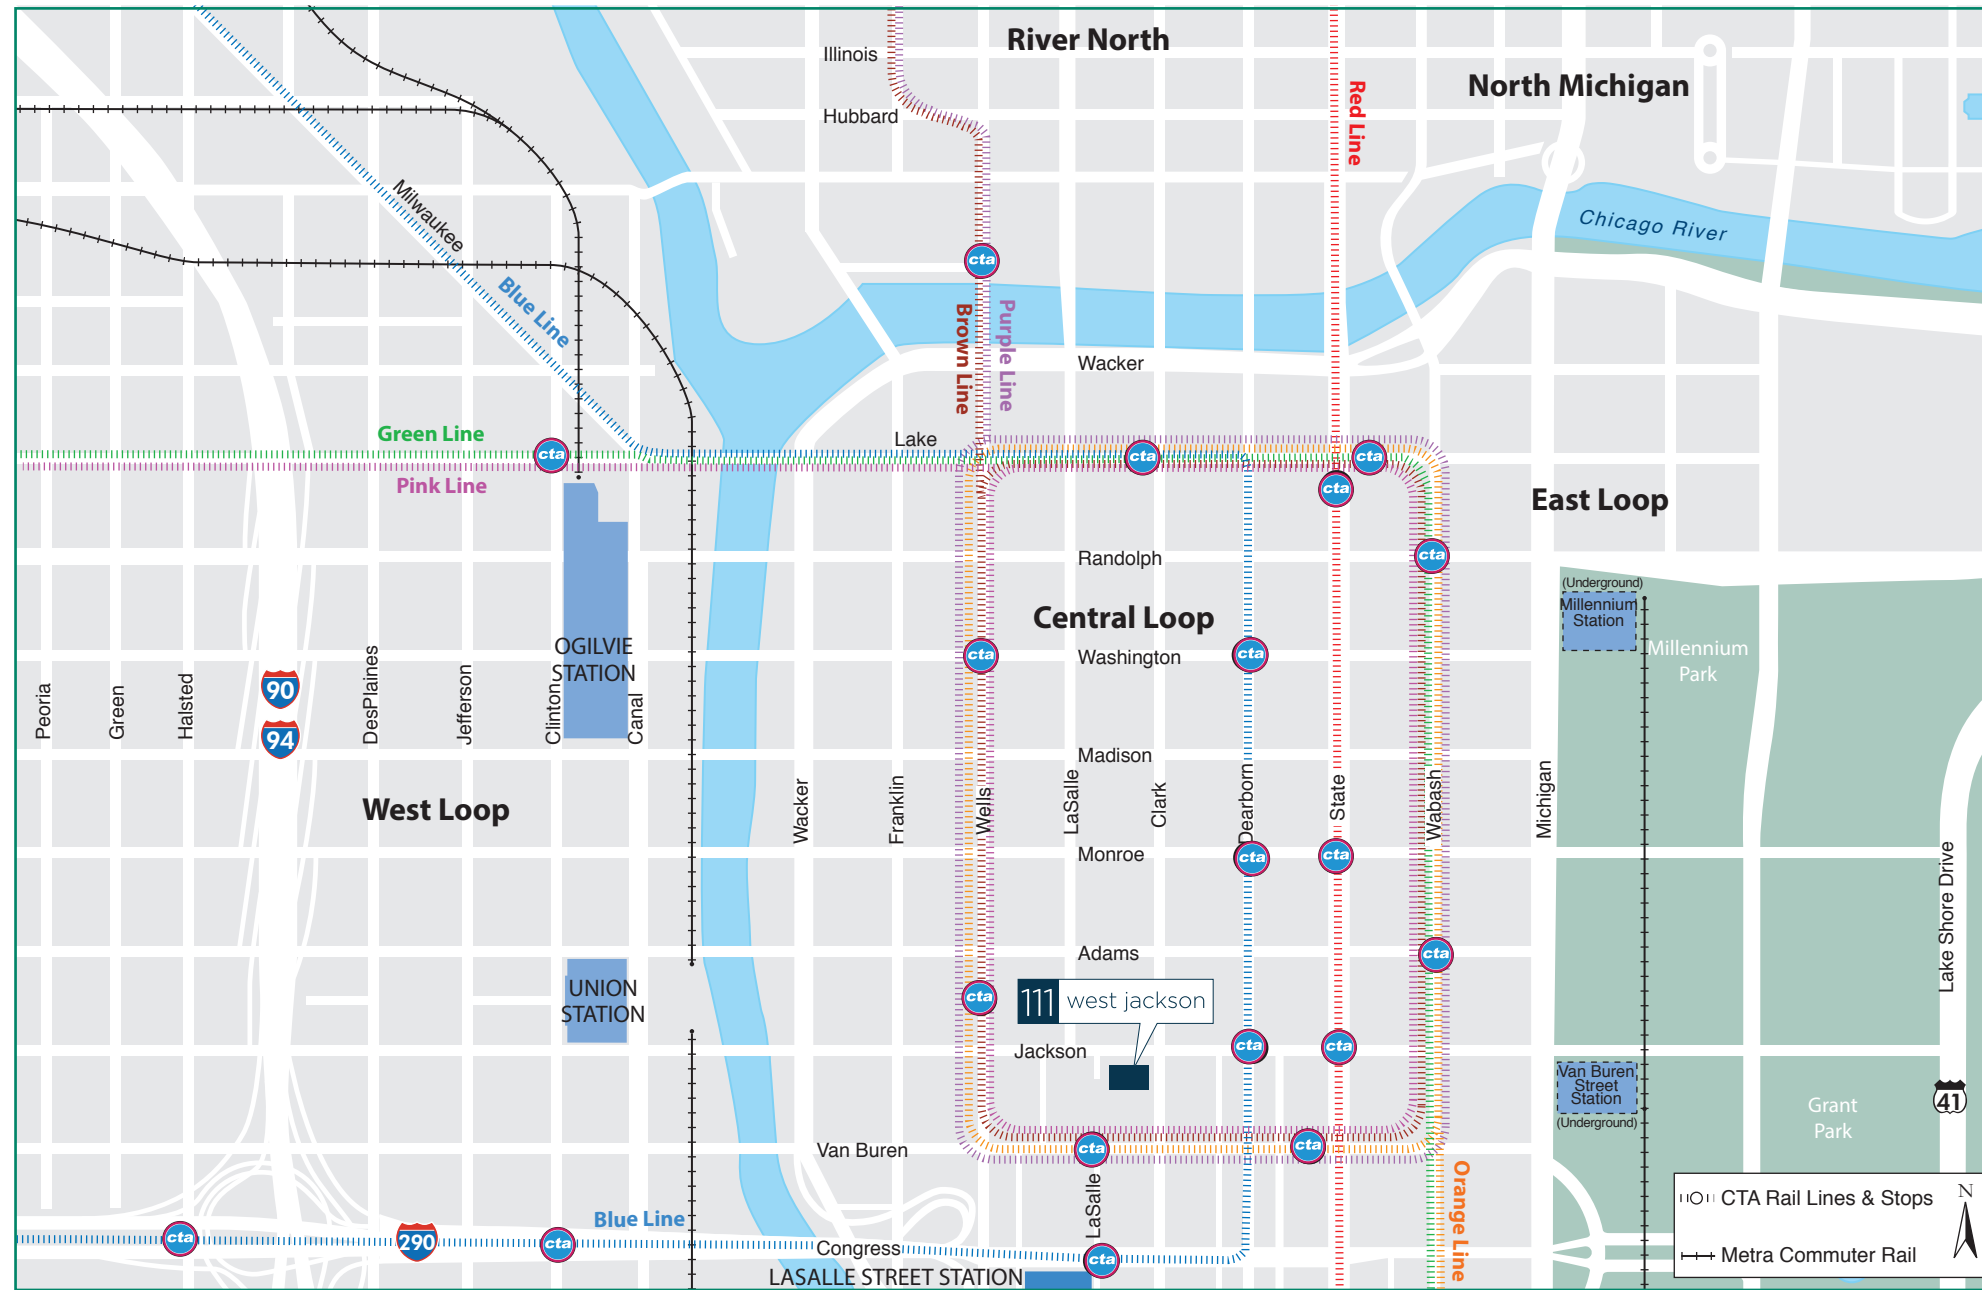

River North

North Michigan

East Loop

Central Loop

West Loop

Illinois
Hubbard

Chicago River

OGILVIE STATION

Red Line

Orange Line

Wacker

Lake

Randolph

Washington

Madison

Monroe

DesPlaines

Jefferson

Clinton

Canal

Wacker

Franklin

Wells

LaSalle

Clark

Dearborn

State

Wabash

Michigan

Lake Shore Drive

Lake Michigan

Lake Michigan